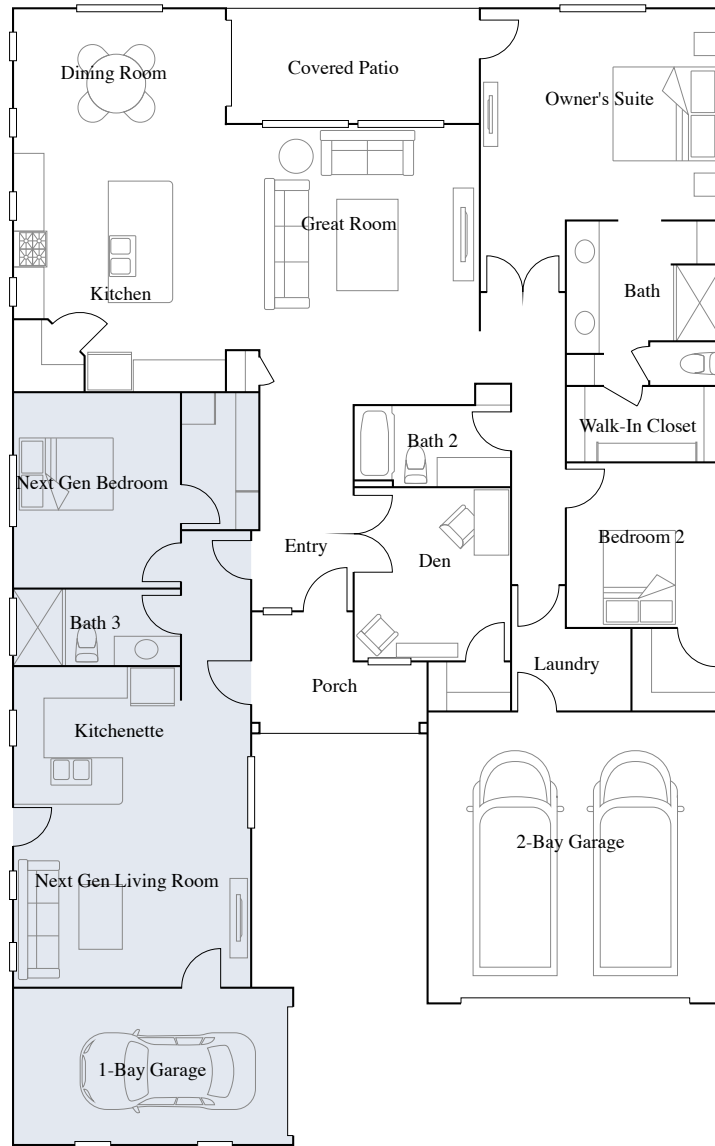

Oracle at Heartland - Gladden Farms