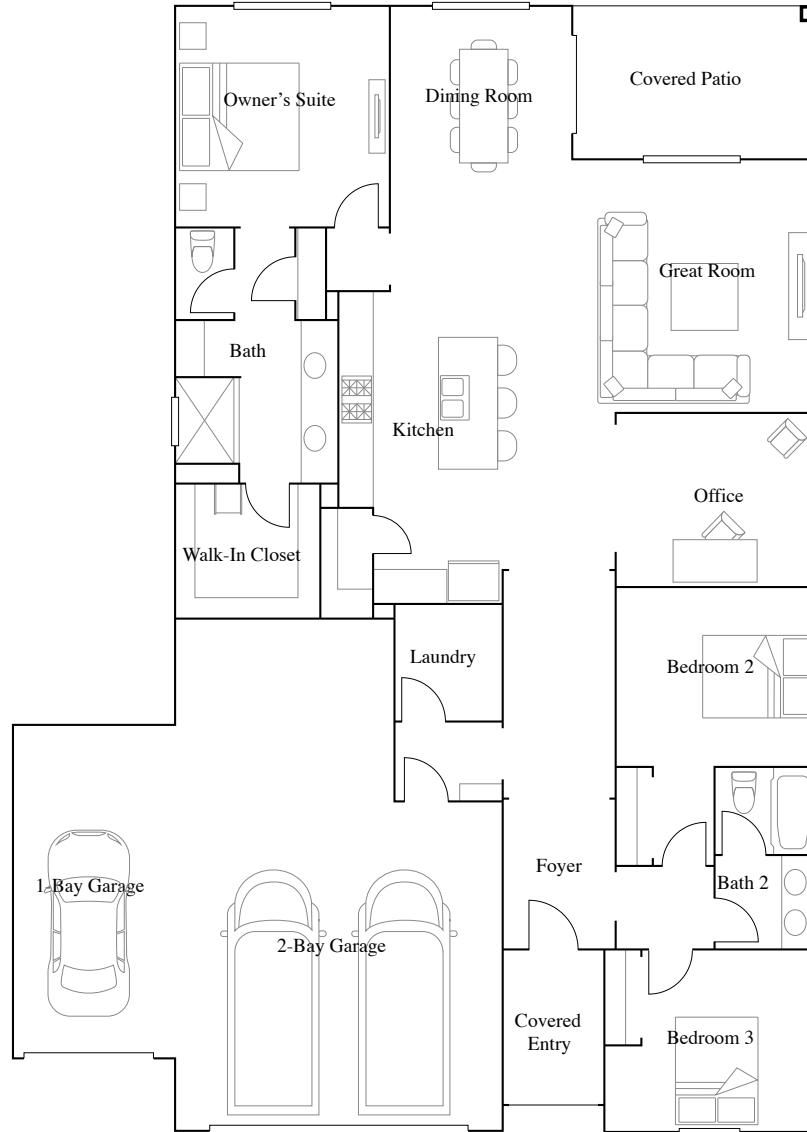

Pima at Heartland - Gladden Farms