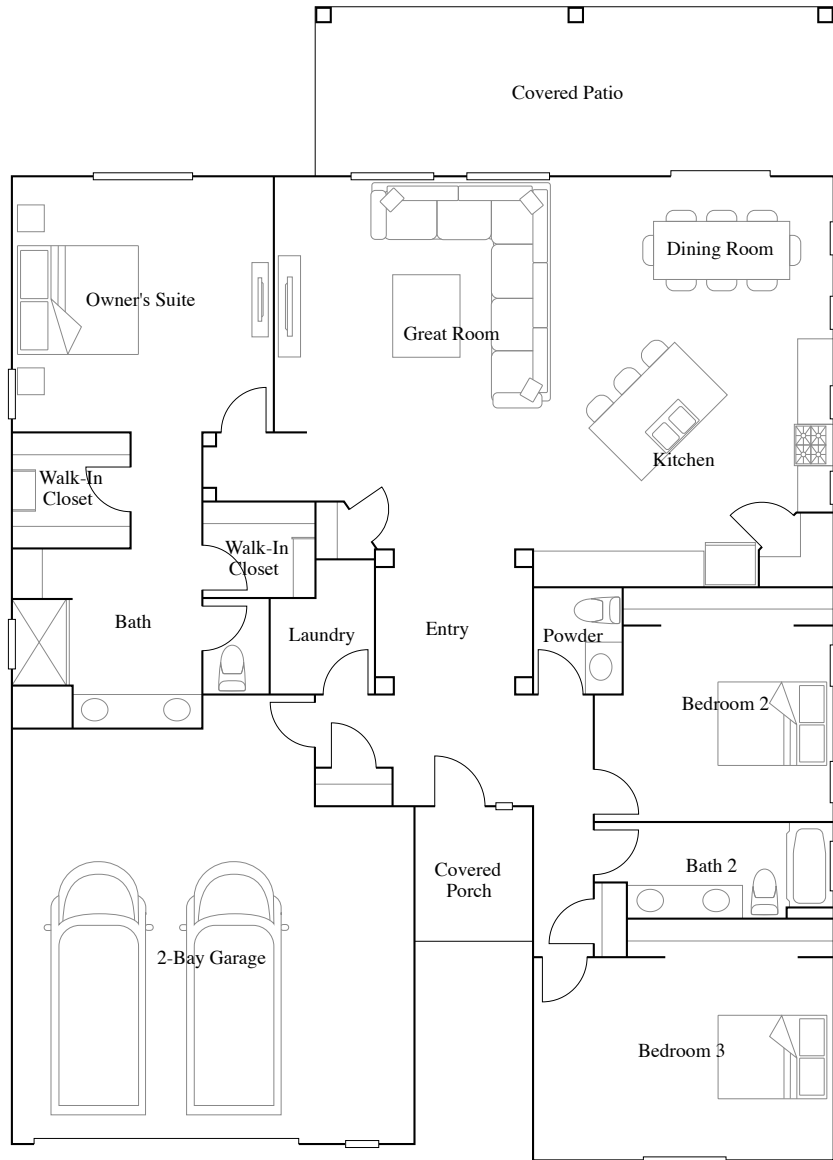

Whitney at Heartland - Gladden Farms